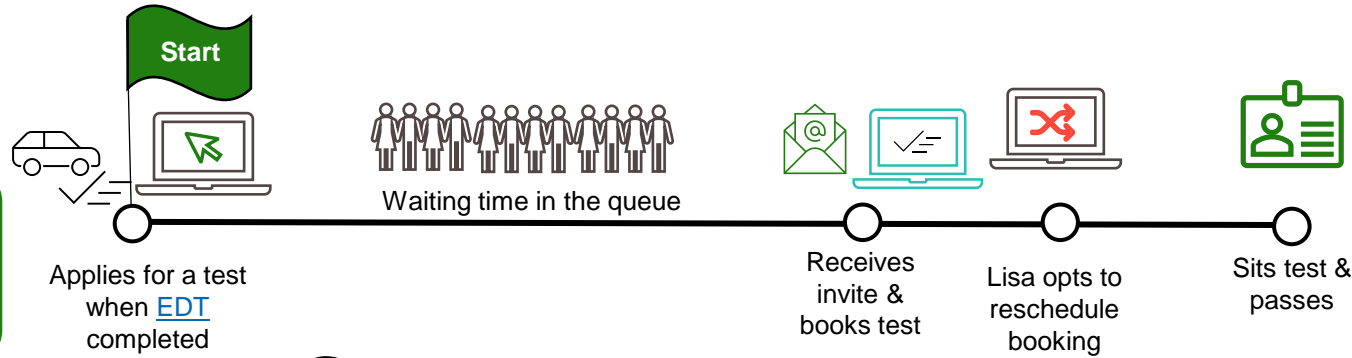

# How your eligibility to sit a driving test determines your place in the queue...

**Lisa**

Lisa applied for her test as soon as she completed her EDT so she was added to the queue straight away. In this case, Lisa's position is determined by her application date.

**Alex**

Alex had completed his EDT before he applied for a test, so his position in the queue is determined by his application date.

**Hanna**

Hanna hadn't completed her EDT when she applied, so she wasn't eligible to sit a test. She was added to the queue when she finished her last EDT session, so her position is determined by this date.

To be eligible to sit a test you must have:

- ✓ held your *first* learner permit for at least 6 months
- ✓ completed all of your EDT