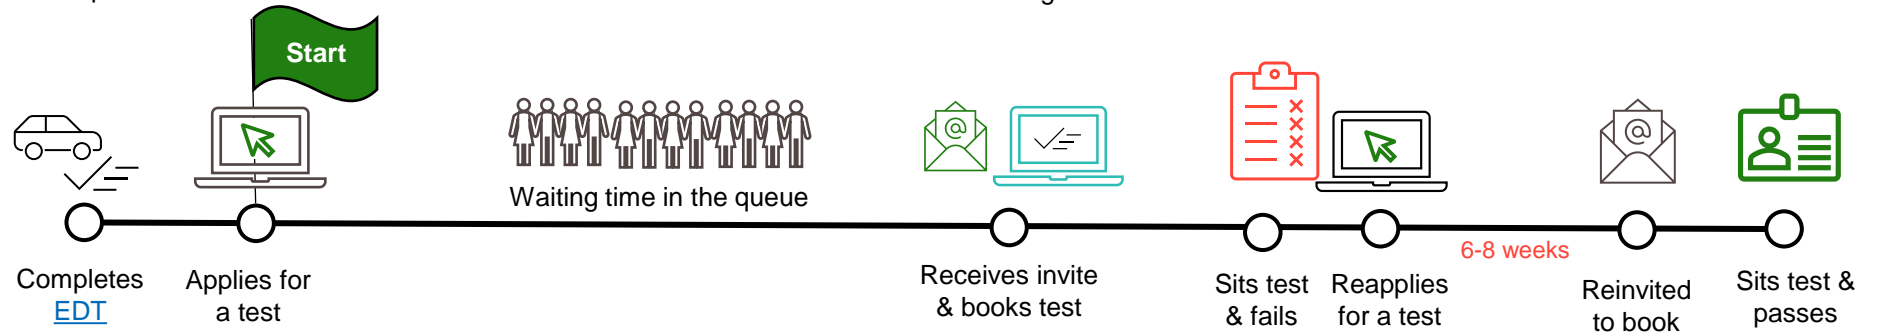

# How your eligibility to sit a driving test determines your place in the queue...

**Lisa**

Lisa applied for her test as soon as she completed her EDT so she was added to the queue straight away. In this case, Lisa's position is determined by her application date.

**Alex**

Alex had completed his EDT before he applied for a test, so his position in the queue is determined by his application date.

**Hanna**

Hanna hadn't completed her EDT when she applied, so she wasn't eligible to sit a test. She was added to the queue when she finished her last EDT session, so her position is determined by this date.

To be eligible to sit a test you must have:

- ✓ held your *first* learner permit for at least 6 months
- ✓ completed all of your EDT