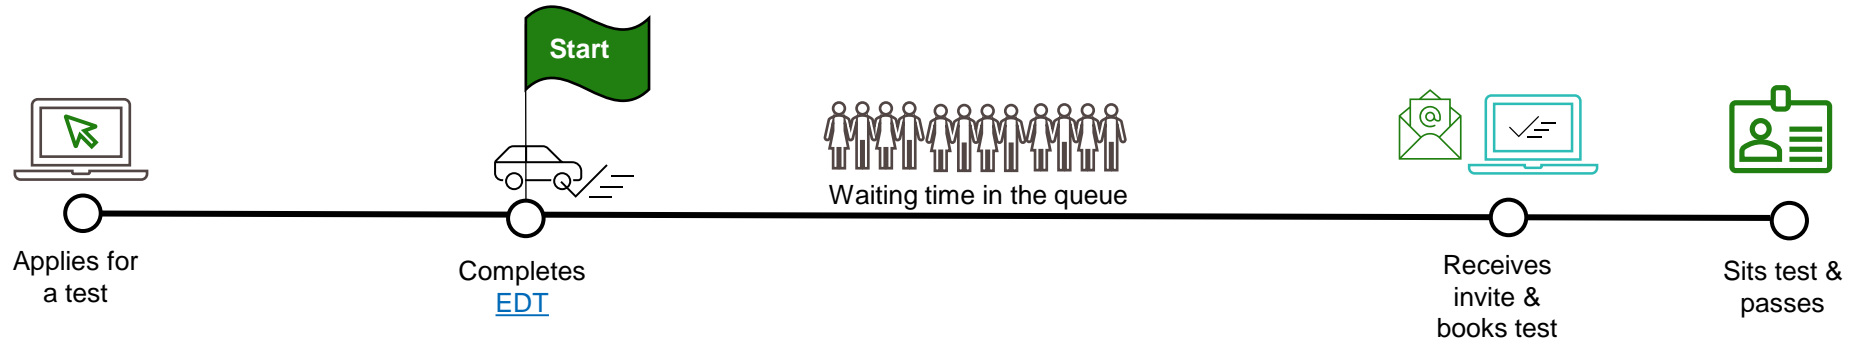

# How your eligibility to sit a driving test determines your place in the queue...

**Lisa**

Lisa applied for her test as soon as she completed her EDT so she was added to the queue straight away. In this case, Lisa's position is determined by her application date.

**Alex**

Alex had completed his EDT before he applied for a test, so his position in the queue is determined by his application date.

**Hanna**

Hanna hadn't completed her EDT when she applied, so she wasn't eligible to sit a test. She was added to the queue when she finished her last EDT session, so her position is determined by this date.

To be eligible to sit a test you must have:

- ✓ held your *first* learner permit for at least 6 months
- ✓ completed all of your EDT